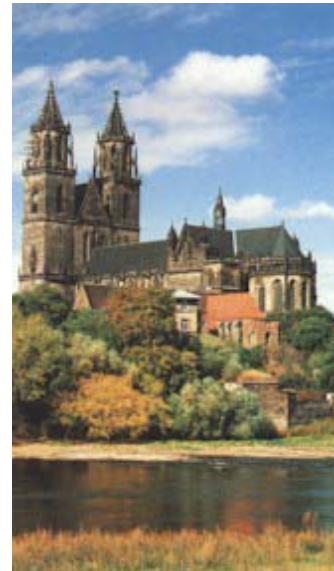

*Norbertine Places
Prémontré
Chapel of St. John the Baptist
Founding place of the
Order in 1121.*

© www.premontre.org

*Norbertine Places
Prémontré
Main buildings, 18th century
Abbey. Headquarters of
the Order until 1789.*

© www.premontre.org

*Norbertine Places
Strahov Abbey
Prague, Czech Republic
Relics of Saint Norbert
in gold casket above altar.*

© www.premontre.org

*Norbertine Places
Magdeburg Cathedral*

© www.premontre.org